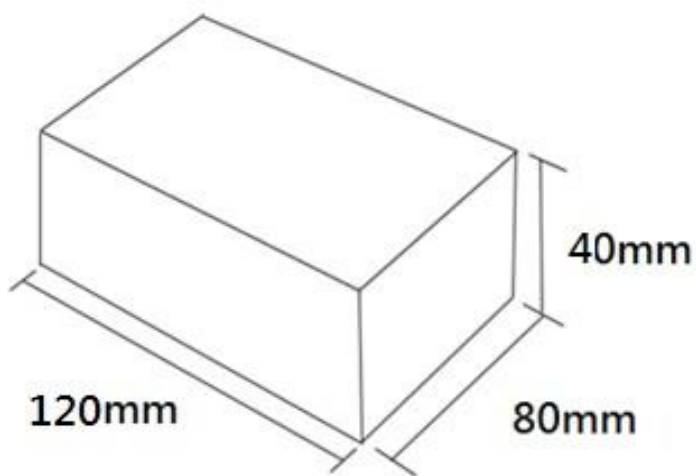

MT - 200 C Mini GPS Tracker

Features:

- Support 3G (3.75G HSPA), Edge and GPRS
- Support GPS / GLONASS
- Required Cellular service
- No distance limitation and real-time tracking under GPS and cellular signal coverage
- Mini size
- Support Google Maps
- Waterproof
- Patent magnetic head charging
- Long battery life: one week working in power saving mode

App			
Operating System	Version	Smartphone Model	Map System
Android	4.3 and above	All	Google Map
iOS	8.0 and above	iPhone 5s to the latest	Apple Map

Physical Specifications:

Item	Description	Specification	Comment
Dimension (Products)	Length	48 mm	
	Width	38 mm	
	Height	19.5 mm	
Antenna	GPS	Internal	Support GPS and GLONASS
GNSS Module	GSM/GPRS	Internal	
		MAX_M8C	
3G Module		SARA-U260,270,280,290	

Environmental Specifications:

Item	Description	Specification	Comment
Temperature	Operating range	-10°C to 55°C	
	Storage range	-20 °C to 80°C	
Humidity	Up to 95% non-condensing		

Power Specifications:

Item	Description	Specification	Working Time
Battery	Li-polymer battery	500mAh/3.7V	
Battery Charging	Magnetic head charging cable	Own patent	
Power consumption	Urgent mode	80mAh	5.5 hours
	Normal mode	22mAh	22 hours
	Power saving mode	4mAh	125 hours
	Sleep mode	0.7mAh	700 hours

Packing:

Content	Description
GPS Tracker Weight	30 g
Per Full Packing Set Weight	112 g
Per Carton/pcs	100 pcs
Per Carton Size	50 cm x 42 cm x 22 cm
Per Carton Net Weight	11.2 kg
Per Carton Gross Weight	12 kg