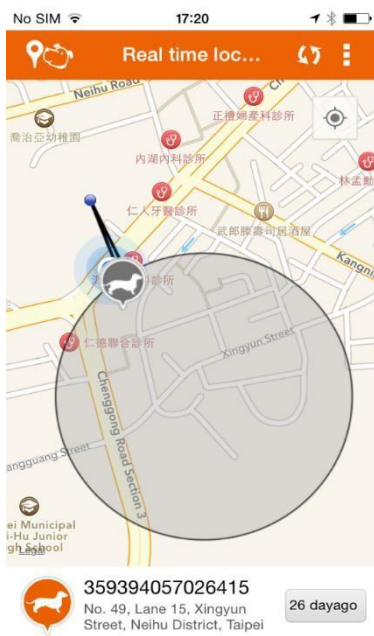

MT - 200 C Mini GPS Tracker

Features:

- Support 3G (3.75G HSPA), Edge and GPRS
- Support GPS / GLONASS
- Required Cellular service
- No distance limitation and real-time tracking under GPS and cellular signal coverage
- Mini size
- Support Google Maps
- Waterproof
- Patent magnetic head charging
- Long battery life: one week working in power saving mode

App			
Operating System	Version	Smartphone Model	Map System
Android	4.3 and above	All	Google Map
iOS	8.0 and above	iPhone 5s to the latest	Apple Map

Physical Specifications:

Item	Description	Specification	Comment
Dimension (Products)	Length	48 mm	
	Width	38 mm	
	Height	19.5 mm	
Antenna	GPS	Internal	Support GPS and GLONASS
GNSS Module	GSM/GPRS	Internal	
		MAX_M8C	
3G Module		SARA-U260,270,280,290	